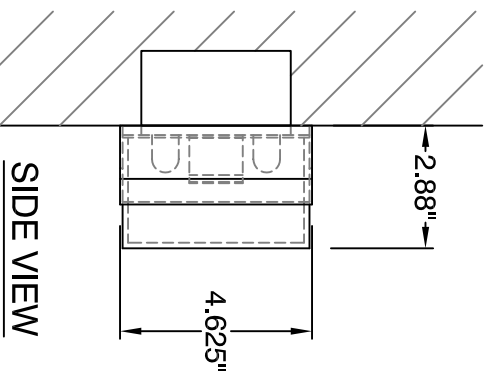

SIDE VIEW

oxygen lighting ©

METAL FINISHES

☐ satin nickel

DIFFUSERS

☐ matte white acrylic

LAMPING

☐ 2-14W T5 linear fluorescent lamps

VOLTAGE

☐ 120 V

DIMENSIONS

☐ 25.25"(w) x4.63"(h)
2.88" ext. from wall

INSTALLATION

☐ 4" octagonal "J"- Box
☐ UL Listed
☐ ADA

BALLAST

☐ electronic HPF, rapid start dimmable ballast

key-slots and magnets secure housing to backplate for toolless access to lamps

dimmable ballast

4" octagonal junction box (supplied by others)

24" APOLLO vanity
oxygen **CDX 633**

oxygen

OXYGEN LIGHTING SUITE 900
580 BROADWAY, NEW YORK, NY 10012
TEL. (877) 607-0202 FAX (877) 607-0203

PROJECT: _____

DATE: _____