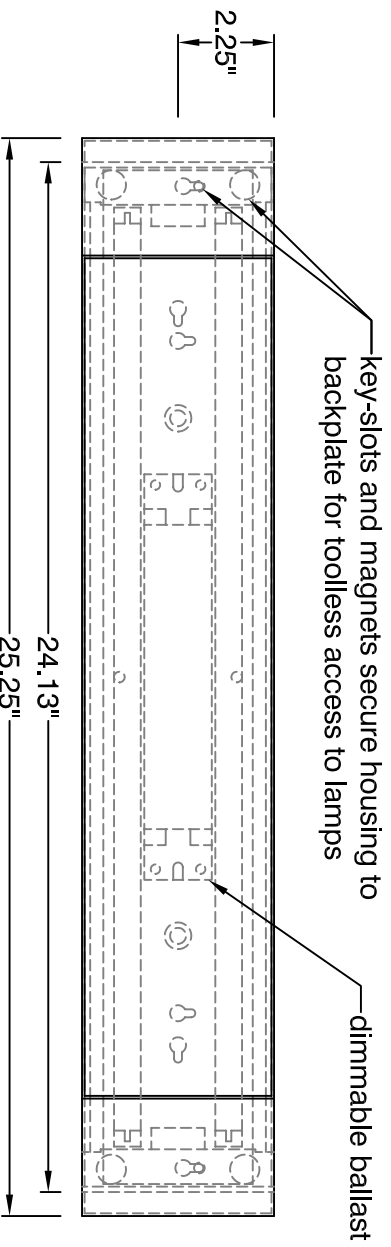

TOP VIEW

SIDE VIEW

FRONT VIEW

oxygen lighting ©

METAL FINISHES

satin nickel

DIFFUSERS

matte white acrylic

LAMPING

2-14W T5 linear fluorescent lamps

VOLTAGE

120 V

DIMENSIONS

25.25"(w) x4.63"(h)
2.88" ext. from wall

INSTALLATION

4" octagonal "J"- Box
 UL Listed
 ADA