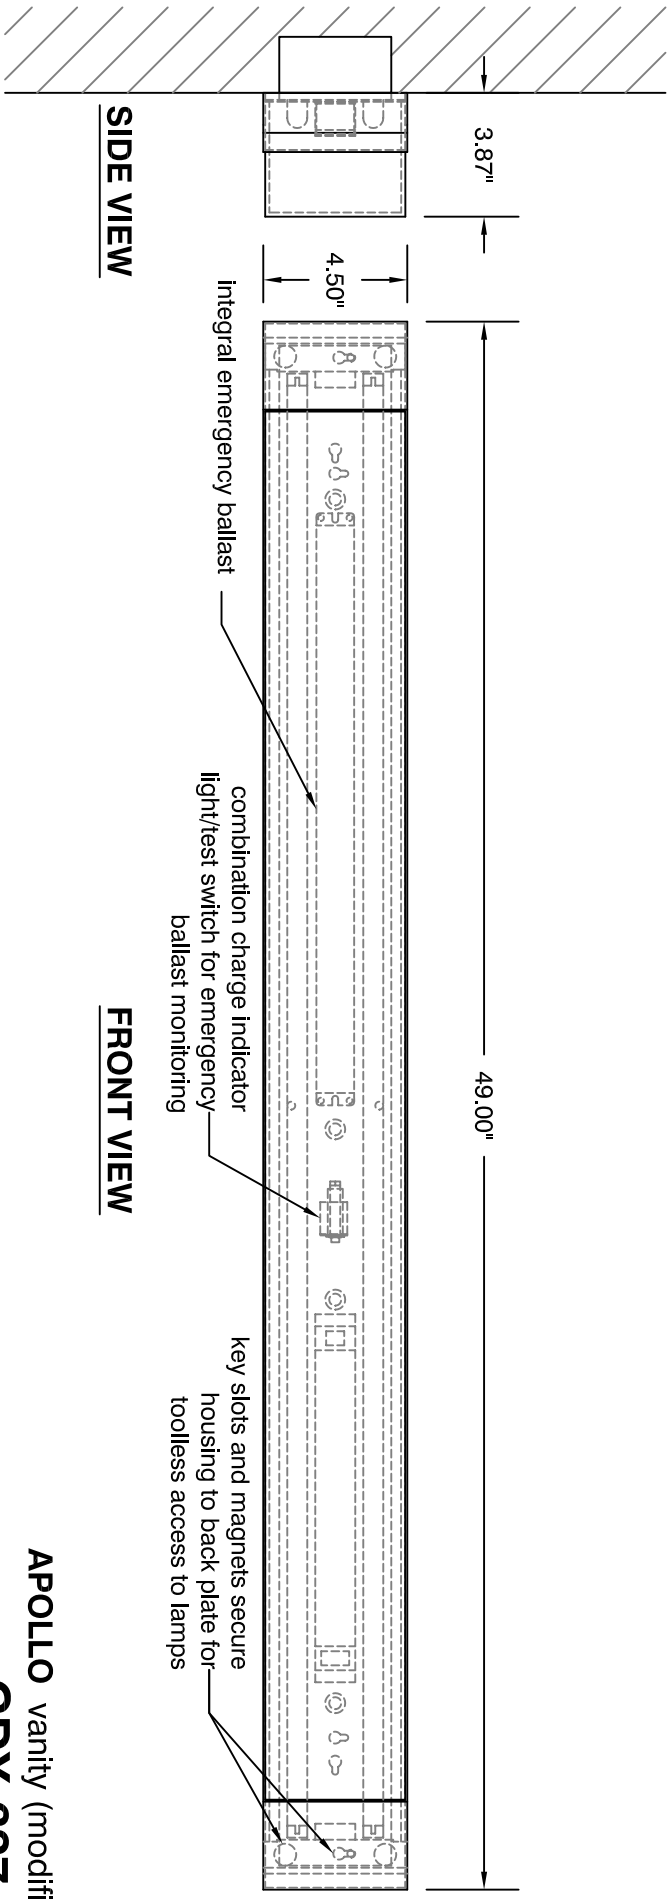

TOP VIEW

APOLLO vanity (modified)
oxygen **CDX-627**

OXYGEN LIGHTING ©

LAMPING

- 2 x 28W T5 fluorescent (mini bi-pin)

DIFFUSER

- 1/8" matte white acrylic

METAL FINISH

- satin nickel

VOLTAGE

- 120/277V

DIMENSIONS

- 49" (w)
- 4.5" (h)
- 3.87" extension

INSTALLATION

- 4" octagonal "J"- Box
- UL listed
- ADA
- Approved for vertical or horizontal mounting

oxygen