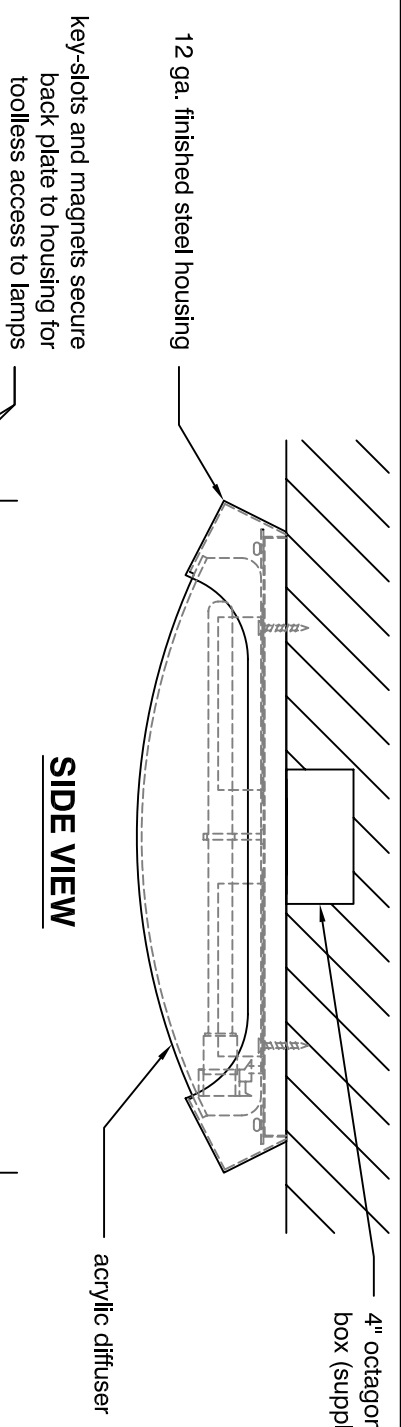

4" octagonal junction box (supplied by others)

SIDE VIEW

BOTTOM VIEW

APOLLO flush mount (modified)
oxygen **CDX-602**

SIDE VIEW

LAMPING

- o 3 x 24W long twin tube, 4-pin fluorescent (2G11)

DIFFUSER

- o 1/8" matte white acrylic

METAL FINISH

- o satin nickel

VOLTAGE

- o 120/277V

DIMENSIONS

- o 17.5" (w)
- o 16.25" (d)
- o 3.89" (h)

INSTALLATION