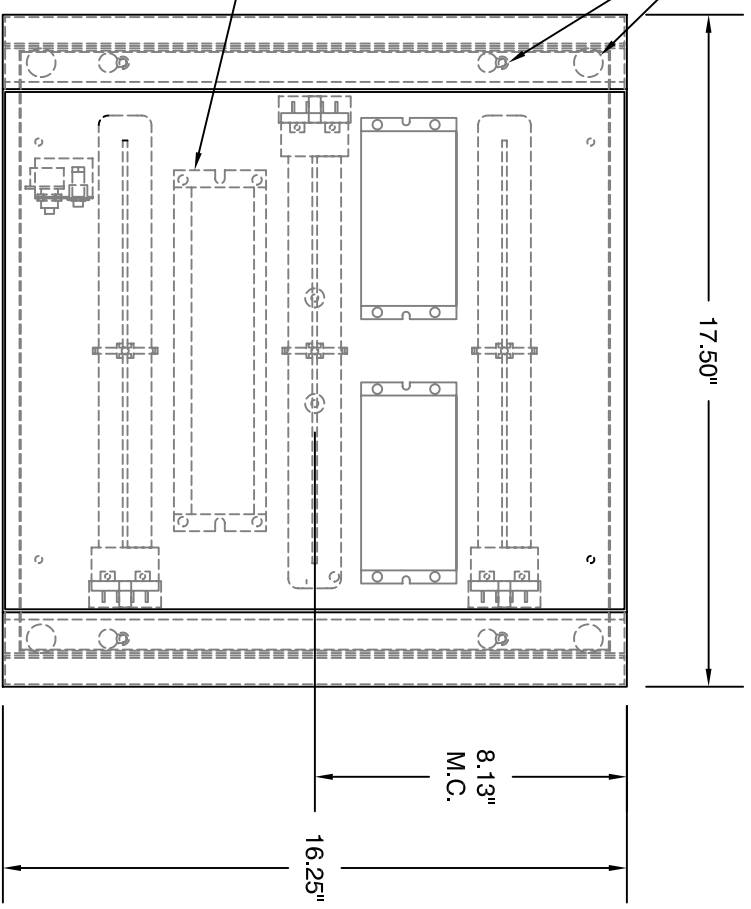

4" octagonal junction box (supplied by others)

SIDE VIEW

BOTTOM VIEW

APOLLO flush mount (modified)
oxygen **CDX-602**

SIDE VIEW

LAMPING

- o 3 x 24W long twin tube, 4-pin fluorescent (2G11)

DIFFUSER

- o 1/8" matte white acrylic

METAL FINISH

- o satin nickel

VOLTAGE

- o 120/277V

DIMENSIONS

- o 17.5" (w)
- o 16.25" (d)
- o 3.89" (h)

INSTALLATION