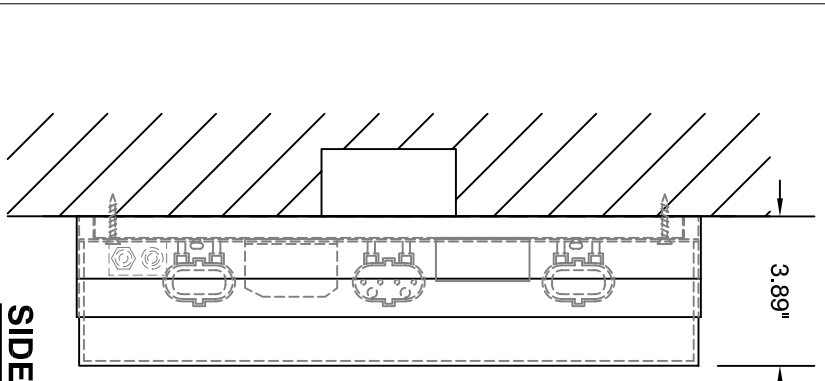

4" octagonal junction box (supplied by others)

SIDE VIEW

BOTTOM VIEW

APOLLO flush mount (modified)
oxygen **CDX-602**

SIDE VIEW

LAMPING

- o 3 x 24W long twin tube, 4-pin fluorescent (2G11)

DIFFUSER

- o 1/8" matte white acrylic

METAL FINISH

- o satin nickel

VOLTAGE

- o 120/277V

DIMENSIONS

- o 17.5" (w)
- o 16.25" (d)
- o 3.89" (h)

INSTALLATION