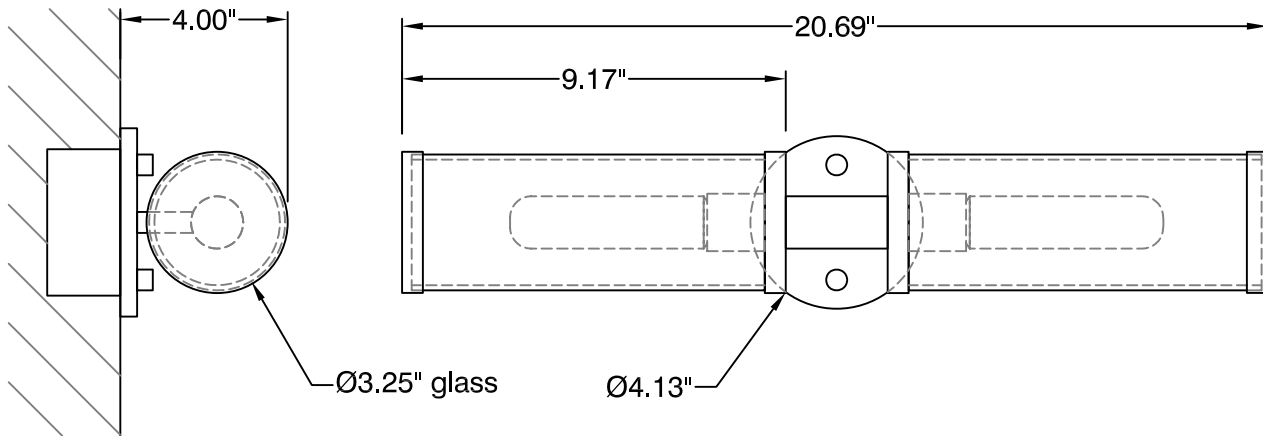

TOP VIEW

SIDE VIEW

FRONT VIEW

DOUBLE PEBBLE vanity
oxygen **CDX 565**

OXYGEN LIGHTING ©

METAL FINISH

o satin nickel

DIFFUSERS

o white opal glass

LAMPING

o 2-60W T10 medium base
incandescent

VOLTAGE

o 120 V

DIMENSIONS

o 20.69" (w) x 4.13" (h)
4.0" ext. from wall

INSTALLATION

o 4" octagonal
"J"- Box
o UL Listed
o ADA

oxygen

OXYGEN LIGHTING SUITE 900
580 BROADWAY, NEW YORK, NY 10012
TEL. (877) 607-0202 FAX (877) 607-0203

PROJECT: _____

DATE: _____