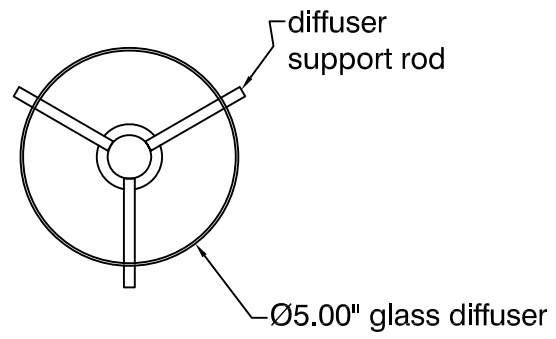

TOP VIEW (canopy)

TOP VIEW (diffuser)

FRONT VIEW

LOTUS pendant (modified)
Oxygen **CDX 549**

<u>LAMPING</u>	<u>DIFFUSER</u>	<u>METAL FINISHES</u>	<u>VOLTAGE</u>	<u>DIMENSIONS</u>	<u>INSTALLATION</u>
o 1 x 26W quad cfl (G24q-3)	o white opal glass	o satin nickel	o 120V	o 5"Ø glass o 15.75" diffuser height o 8' of cord and cable provided	o 4" octagonal "J"- Box o UL Listed