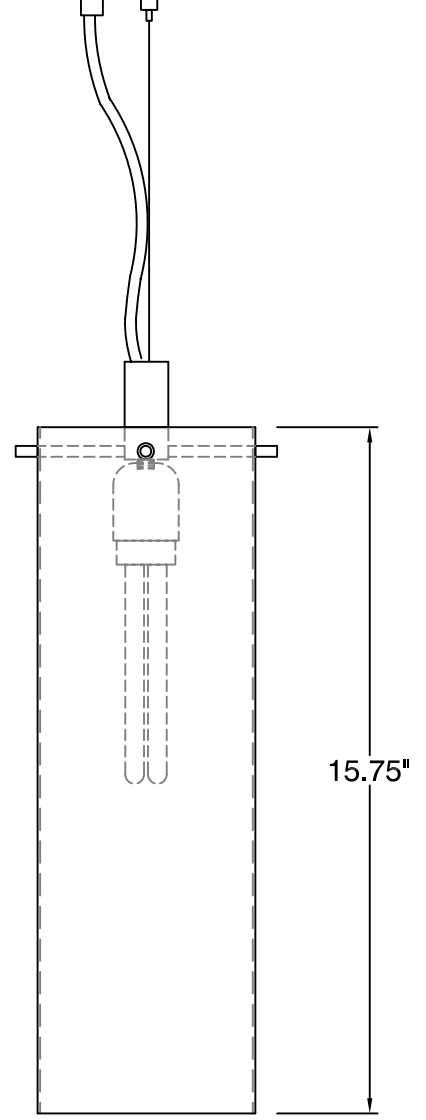

TOP VIEW (canopy)

TOP VIEW (diffuser)

FRONT VIEW

LOTUS pendant (modified)
Oxygen **CDX 549**

<u>LAMPING</u>	<u>DIFFUSER</u>	<u>METAL FINISHES</u>	<u>VOLTAGE</u>	<u>DIMENSIONS</u>	<u>INSTALLATION</u>
o 1 x 26W quad cfl (G24q-3)	o white opal glass	o satin nickel	o 120V	o 5"Ø glass o 15.75" diffuser height o 8' of cord and cable provided	o 4" octagonal "J"- Box o UL Listed

OXYGEN LIGHTING SUITE 900
580 BROADWAY, NEW YORK, NY 10012
TEL. (877) 607-0202 FAX (877) 607-0203

PROJECT: _____
DATE: _____