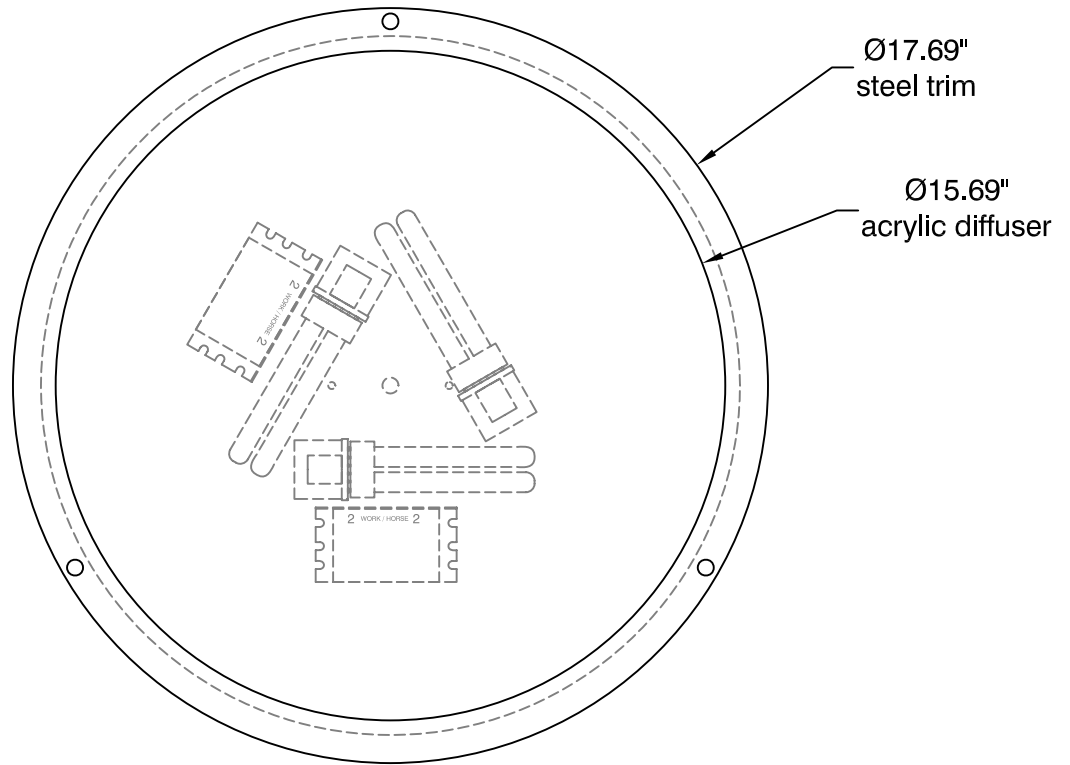

SIDE VIEW

BOTTOM VIEW

**ORACLE** ceiling mount  
oxygen **CDX-528**

METAL FINISHES

o satin brass

DIFFUSERS

o matte white acrylic

LAMPING

o 3-13W quad tube 4-pin cfl lamps

BALLAST

o electronic HPF, instant start

VOLTAGE

o 120 V

DIMENSIONS

o 17.69" Ø  
4.25" (h)

INSTALLATION

o 4" octagonal "J"- Box  
o UL Listed

**oxygen**

**OXYGEN LIGHTING** SUITE 900  
580 BROADWAY, NEW YORK, NY 10012  
TEL. (877) 607-0202 FAX (877) 607-0203

PROJECT: \_\_\_\_\_

DATE: \_\_\_\_\_